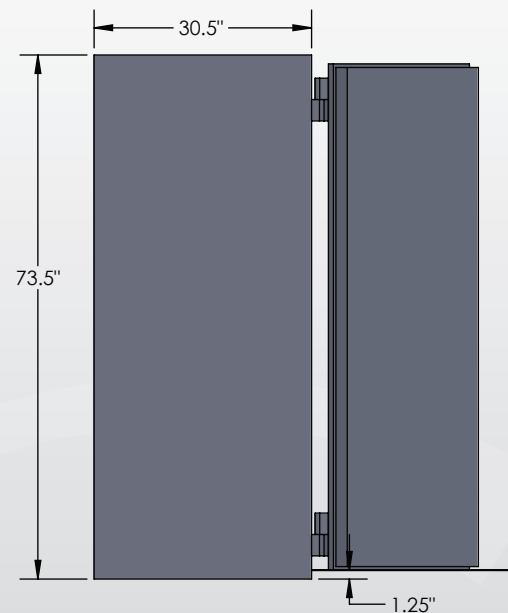

ESTATE PLUS Series

7228 Luxury Safe

Inside Dimensions 72"H x 28"W x 26"D
 Outside Dimensions 73.5"H x 29.5"W x 32.5"D
 Cubic Foot Capacity - 30
 Weight - 2,060 lbs.

BROWN SAFE

Perspective View

Plan View

Side View

** Shown with standard interior configuration

***Please add 1" to all exterior dimensions to allow for installation.

Upgraded Interior Configurations

Interior Configuration 1

Interior Configuration 2

Interior Configuration 3