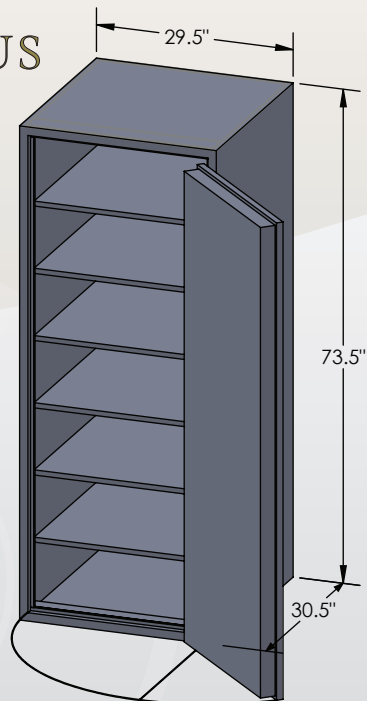

ESTATE PLUS Series

7228 Luxury Safe

Inside Dimensions 72"H x 28"W x 26"D
 Outside Dimensions 73.5"H x 29.5"W x 32.5"D
 Cubic Foot Capacity - 30
 Weight - 2,060 lbs.

BROWN SAFE

Perspective View

Plan View

Side View

** Shown with standard interior configuration

***Please add 1" to all exterior dimensions to allow for installation.

Upgraded Interior Configurations

Interior Configuration 1

Interior Configuration 2

Interior Configuration 3