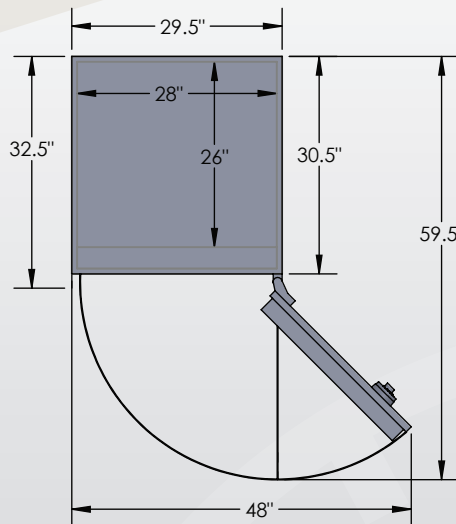

ESTATE PLUS Series

7228 Luxury Safe

Inside Dimensions 72"H x 28"W x 26"D
 Outside Dimensions 73.5"H x 29.5"W x 32.5"D
 Cubic Foot Capacity - 30
 Weight - 2,060 lbs.

BROWN SAFE

Perspective View

Plan View

Side View

** Shown with standard interior configuration

***Please add 1" to all exterior dimensions to allow for installation.

Upgraded Interior Configurations

Interior Configuration 1

Interior Configuration 2

Interior Configuration 3