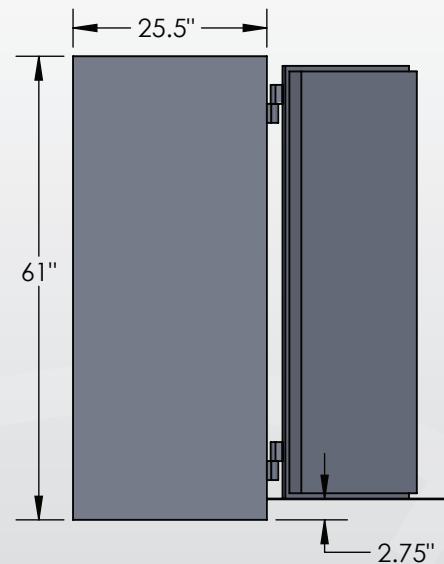

## 6024 Luxury Safe

Inside Dimensions 60"H x 24"W x 22"D  
 Outside Dimensions 61"H x 25"W x 27.5"D  
 Cubic Foot Capacity - 18  
 Weight - 775 lbs.

# BROWN SAFE

Perspective View

Plan View

Side View

\*\* Shown with standard interior configuration

\*\*\*Please add 1" to all exterior dimensions to allow for installation.