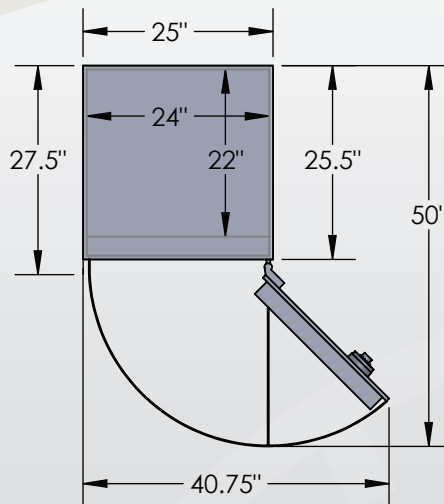

## 6024 Luxury Safe

Inside Dimensions 60"H x 24"W x 22"D  
 Outside Dimensions 61"H x 25"W x 27.5"D  
 Cubic Foot Capacity - 18  
 Weight - 775 lbs.

# BROWN SAFE

Perspective View

Plan View

Side View

\*\* Shown with standard interior configuration

\*\*\*Please add 1" to all exterior dimensions to allow for installation.