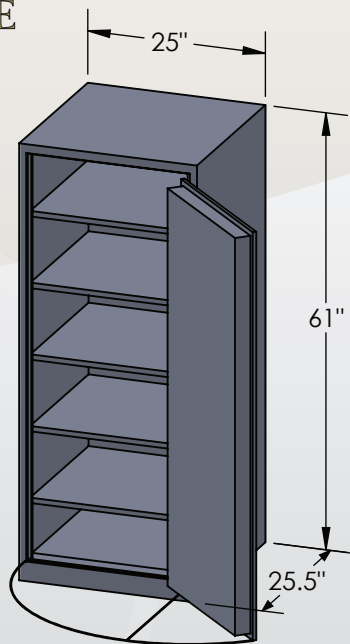

## 6024 Luxury Safe

Inside Dimensions 60"H x 24"W x 22"D  
 Outside Dimensions 61"H x 25"W x 27.5"D  
 Cubic Foot Capacity - 18  
 Weight - 775 lbs.

# BROWN SAFE

Perspective View

Plan View

Side View

\*\* Shown with standard interior configuration

\*\*\*Please add 1" to all exterior dimensions to allow for installation.