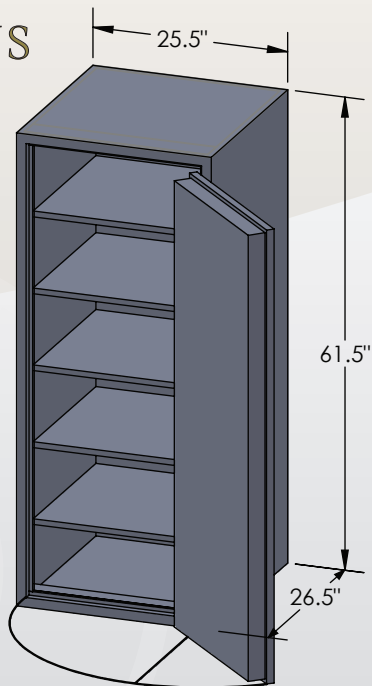

ESTATE PLUS Series

6024 Luxury Safe

Inside Dimensions 60"H x 24"W x 22"D
 Outside Dimensions 61.5"H x 25.5"W x 28.5"D
 Cubic Foot Capacity - 18
 Weight - 1,300 lbs.

BROWN SAFE

Perspective View

Plan View

Side View

** Shown with standard interior configuration

***Please add 1" to all exterior dimensions to allow for installation.

Upgraded Interior Configurations

Interior Configuration 1

Interior Configuration 2

Interior Configuration 3