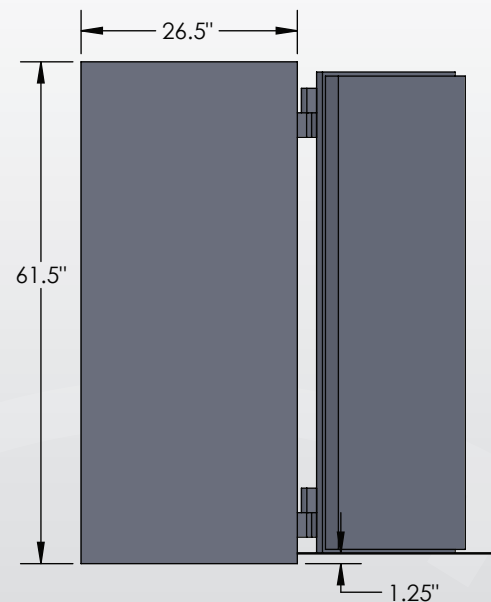

ESTATE PLUS Series

6024 Luxury Safe

Inside Dimensions 60"H x 24"W x 22"D
 Outside Dimensions 61.5"H x 25.5"W x 28.5"D
 Cubic Foot Capacity - 18
 Weight - 1,300 lbs.

BROWN SAFE

Perspective View

Plan View

Side View

** Shown with standard interior configuration

***Please add 1" to all exterior dimensions to allow for installation.

Upgraded Interior Configurations

Interior Configuration 1

Interior Configuration 2

Interior Configuration 3