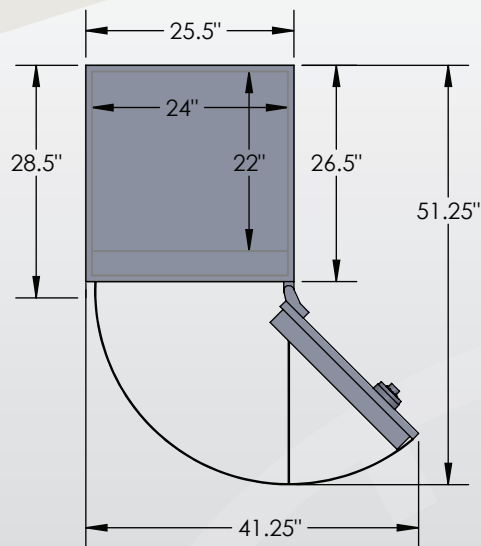

ESTATE PLUS Series

6024 Luxury Safe

Inside Dimensions 60"H x 24"W x 22"D
 Outside Dimensions 61.5"H x 25.5"W x 28.5"D
 Cubic Foot Capacity - 18
 Weight - 1,300 lbs.

BROWN SAFE

Perspective View

Plan View

Side View

** Shown with standard interior configuration

***Please add 1" to all exterior dimensions to allow for installation.

Upgraded Interior Configurations

Interior Configuration 1

Interior Configuration 2

Interior Configuration 3