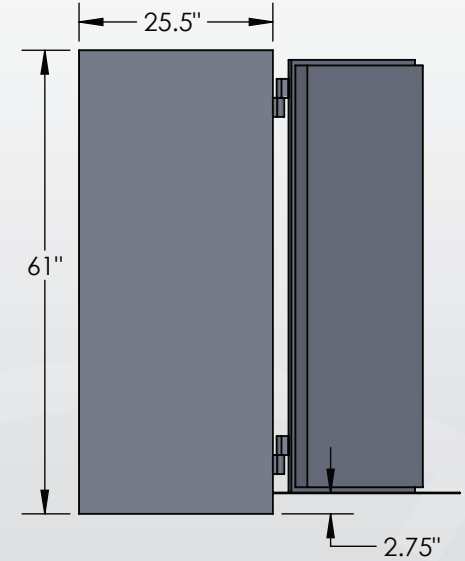

# ESTATE

Series  
**6024** Luxury Safe

Inside Dimensions 60"H x 24"W x 22"D  
 Outside Dimensions 61"H x 25"W x 27.5"D  
 Cubic Foot Capacity - 18  
 Weight - 750 lbs.

# BROWN SAFE

Perspective View

Plan View

Side View

\*\* Shown with standard interior configuration

\*\*\*Please add 1" to all exterior dimensions to allow for installation.