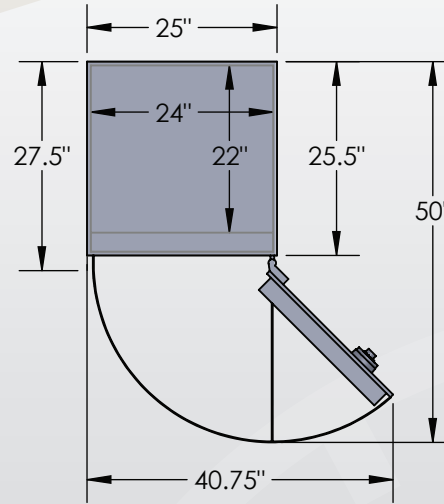

# ESTATE

Series  
**6024** Luxury Safe

Inside Dimensions 60"H x 24"W x 22"D  
 Outside Dimensions 61"H x 25"W x 27.5"D  
 Cubic Foot Capacity - 18  
 Weight - 750 lbs.

# BROWN SAFE

Perspective View

Plan View

Side View

\*\* Shown with standard interior configuration

\*\*\*Please add 1" to all exterior dimensions to allow for installation.