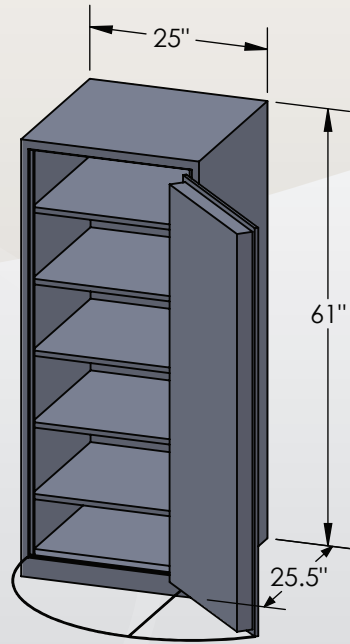

# ESTATE

Series  
**6024** Luxury Safe

Inside Dimensions 60"H x 24"W x 22"D  
 Outside Dimensions 61"H x 25"W x 27.5"D  
 Cubic Foot Capacity - 18  
 Weight - 750 lbs.

# BROWN SAFE

Perspective View

Plan View

Side View

\*\* Shown with standard interior configuration

\*\*\*Please add 1" to all exterior dimensions to allow for installation.

## Upgraded Interior Configurations

Interior Configuration 1

Interior Configuration 2

Interior Configuration 3