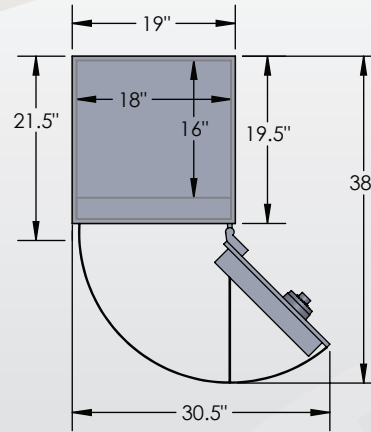

ESTATE ELITE Series

6018 Luxury Safe

Inside Dimensions 60"H x 18"W x 16"D
 Outside Dimensions 61"H x 19"W x 21.5"D
 Cubic Foot Capacity - 10
 Weight - 655 lbs.

BROWN SAFE

Perspective View

Plan View

Side View

** Shown with standard interior configuration

***Please add 1" to all exterior dimensions to allow for installation.

Upgraded Interior Configurations

Interior Configuration 1

Interior Configuration 2

Interior Configuration 3