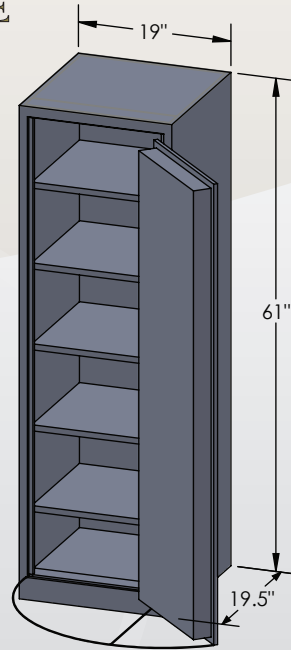

ESTATE ELITE Series

6018 Luxury Safe

Inside Dimensions 60"H x 18"W x 16"D
 Outside Dimensions 61"H x 19"W x 21.5"D
 Cubic Foot Capacity - 10
 Weight - 655 lbs.

BROWN SAFE

Perspective View

Plan View

Side View

** Shown with standard interior configuration

***Please add 1" to all exterior dimensions to allow for installation.

Upgraded Interior Configurations

Interior Configuration 1

Interior Configuration 2

Interior Configuration 3