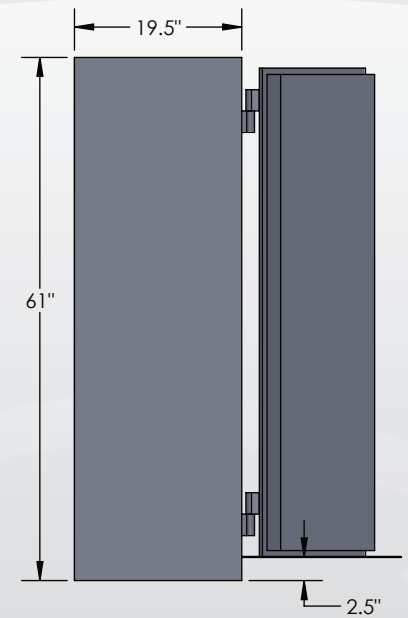

ESTATE ELITE Series

6018 Luxury Safe

Inside Dimensions 60"H x 18"W x 16"D
 Outside Dimensions 61"H x 19"W x 21.5"D
 Cubic Foot Capacity - 10
 Weight - 655 lbs.

BROWN SAFE

Perspective View

Plan View

Side View

** Shown with standard interior configuration

***Please add 1" to all exterior dimensions to allow for installation.

Upgraded Interior Configurations

Interior Configuration 1

Interior Configuration 2

Interior Configuration 3