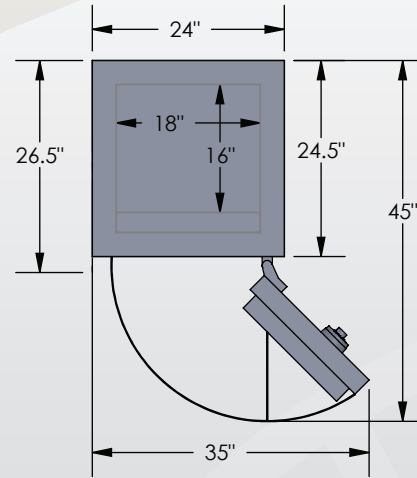

ESTATE ELITE Series

COM 6018 Luxury Safe

Inside Dimensions 60"H x 18"W x 16"D
Outside Dimensions 65.5"H x 24"W x 26.5"D
Cubic Foot Capacity - 10
Weight - 1,650 lbs.

BROWN SAFE

Perspective View

Plan View

Side View

** Shown with standard interior configuration

***Please add 1" to all exterior dimensions to allow for installation.

Upgraded Interior Configurations

Interior Configuration 1

Interior Configuration 2

Interior Configuration 3