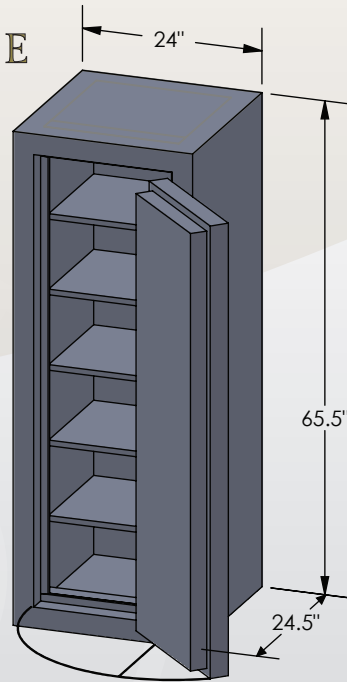

ESTATE ELITE Series

COM 6018 Luxury Safe

Inside Dimensions 60"H x 18"W x 16"D
Outside Dimensions 65.5"H x 24"W x 26.5"D
Cubic Foot Capacity - 10
Weight - 1,650 lbs.

BROWN SAFE

Perspective View

Plan View

Side View

** Shown with standard interior configuration

***Please add 1" to all exterior dimensions to allow for installation.

Upgraded Interior Configurations

Interior Configuration 1

Interior Configuration 2

Interior Configuration 3