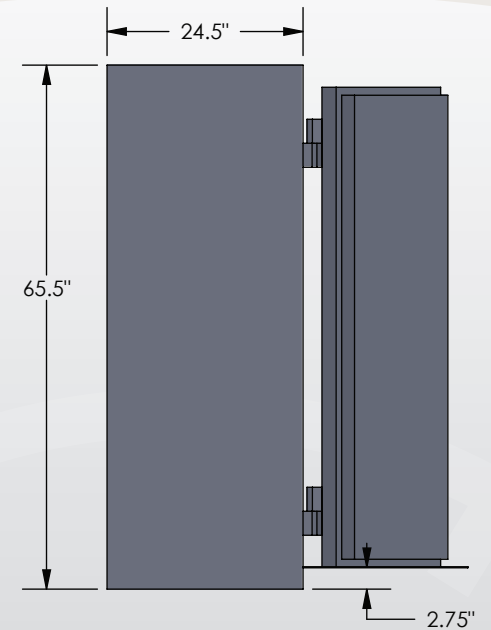

ESTATE ELITE Series

COM 6018 Luxury Safe

Inside Dimensions 60"H x 18"W x 16"D
Outside Dimensions 65.5"H x 24"W x 26.5"D
Cubic Foot Capacity - 10
Weight - 1,650 lbs.

BROWN SAFE

Perspective View

Plan View

Side View

** Shown with standard interior configuration

***Please add 1" to all exterior dimensions to allow for installation.

Upgraded Interior Configurations

Interior Configuration 1

Interior Configuration 2

Interior Configuration 3