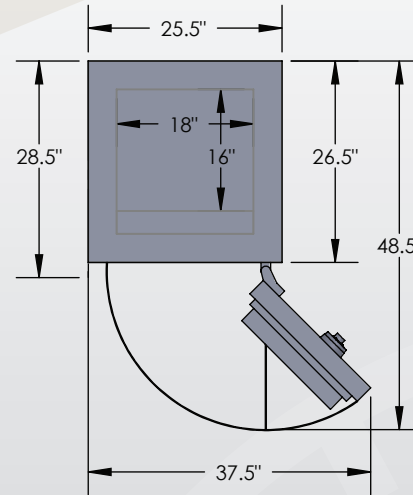

ESTATE ULTRA Series

COM 6018 Luxury Safe

Inside Dimensions 60"H x 18"W x 16"D
Outside Dimensions 67"H x 25.5"W x 28.5"D
Cubic Foot Capacity - 10
Weight - 3,040 lbs.

BROWN SAFE

Perspective View

Plan View

Side View

** Shown with standard interior configuration

***Please add 1" to all exterior dimensions to allow for installation.

Upgraded Interior Configurations

Interior Configuration 1

Interior Configuration 2

Interior Configuration 3