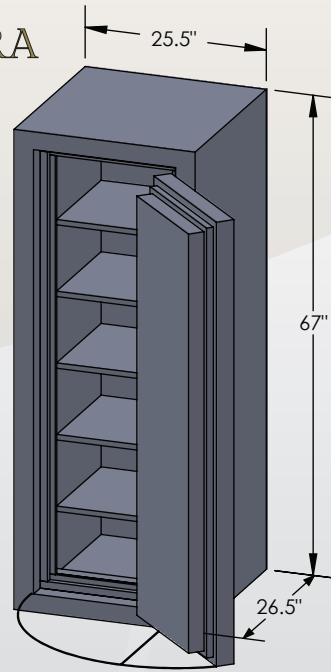

ESTATE ULTRA Series

COM 6018 Luxury Safe

Inside Dimensions 60"H x 18"W x 16"D
Outside Dimensions 67"H x 25.5"W x 28.5"D
Cubic Foot Capacity - 10
Weight - 3,040 lbs.

BROWN SAFE

Perspective View

Plan View

Side View

** Shown with standard interior configuration

***Please add 1" to all exterior dimensions to allow for installation.

Upgraded Interior Configurations

Interior Configuration 1

Interior Configuration 2

Interior Configuration 3