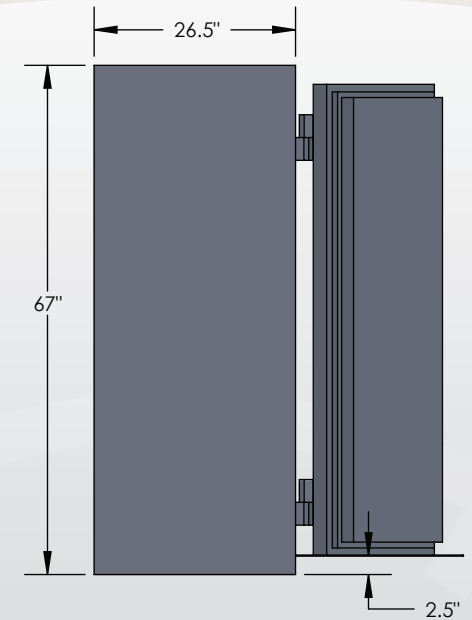

ESTATE ULTRA Series

COM 6018 Luxury Safe

Inside Dimensions 60"H x 18"W x 16"D
Outside Dimensions 67"H x 25.5"W x 28.5"D
Cubic Foot Capacity - 10
Weight - 3,040 lbs.

BROWN SAFE

Perspective View

Plan View

Side View

** Shown with standard interior configuration

***Please add 1" to all exterior dimensions to allow for installation.

Upgraded Interior Configurations

Interior Configuration 1

Interior Configuration 2

Interior Configuration 3