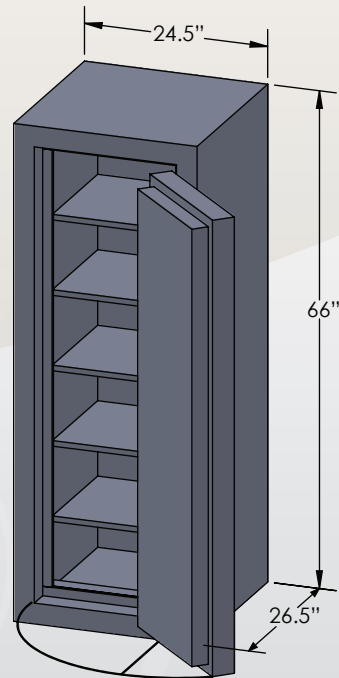

ESTATE

Series

TL-30 COM 6018

Luxury Safe

Inside Dimensions 60"H x 18"W x 16"D
Outside Dimensions 66"H x 24.5"W x 27"D
Cubic Foot Capacity - 10
Weight - 2,110 lbs.

BROWN SAFE

Perspective View

Plan View

Side View

** Shown with standard interior configuration

***Please add 1" to all exterior dimensions to allow for installation.

Upgraded Interior Configurations

Interior Configuration 1

Interior Configuration 2

Interior Configuration 3