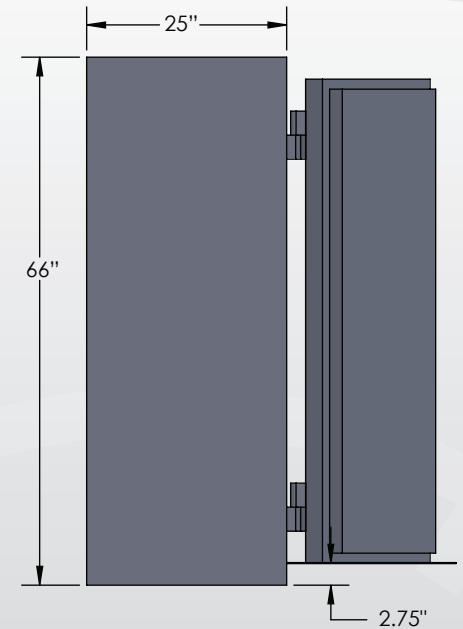

ESTATE

Series

TL-30 COM 6018

Luxury Safe

Inside Dimensions 60"H x 18"W x 16"D
Outside Dimensions 66"H x 24.5"W x 27"D
Cubic Foot Capacity - 10
Weight - 2,110 lbs.

BROWN SAFE

Perspective View

Plan View

Side View

** Shown with standard interior configuration

***Please add 1" to all exterior dimensions to allow for installation.

Upgraded Interior Configurations

Interior Configuration 1

Interior Configuration 2