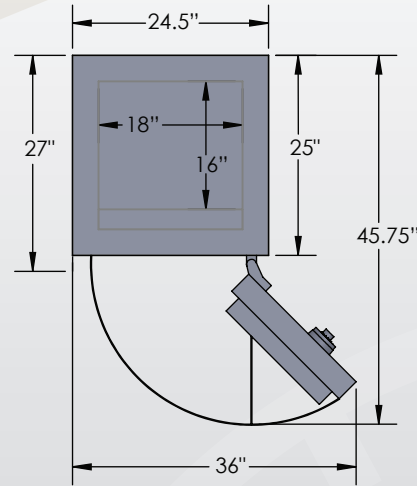

ESTATE

Series

TL-30 COM 6018

Luxury Safe

Inside Dimensions 60"H x 18"W x 16"D
Outside Dimensions 66"H x 24.5"W x 27"D
Cubic Foot Capacity - 10
Weight - 2,110 lbs.

BROWN SAFE

Perspective View

Plan View

Side View

** Shown with standard interior configuration

***Please add 1" to all exterior dimensions to allow for installation.

Upgraded Interior Configurations

Interior Configuration 1

Interior Configuration 2