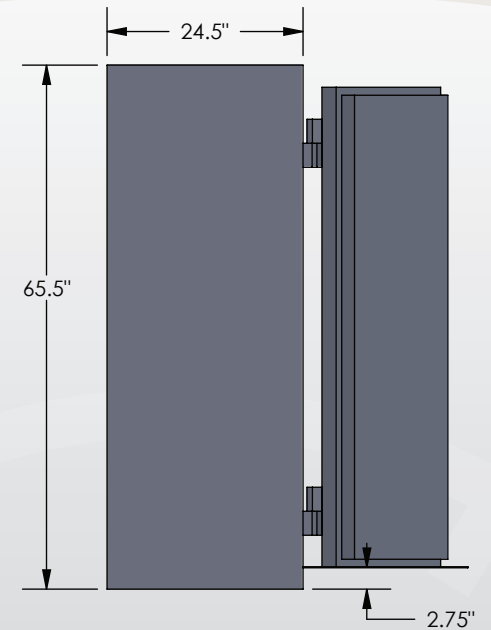

ESTATE

Series

TL-15 COM 6018

Luxury Safe

Inside Dimensions 60"H x 18"W x 16"D
Outside Dimensions 65.5"H x 24"W x 26.5"D
Cubic Foot Capacity - 10
Weight - 1,600 lbs.

BROWN SAFE

Perspective View

Plan View

Side View

** Shown with standard interior configuration

***Please add 1" to all exterior dimensions to allow for installation.

Upgraded Interior Configurations

Interior Configuration 1

Interior Configuration 2