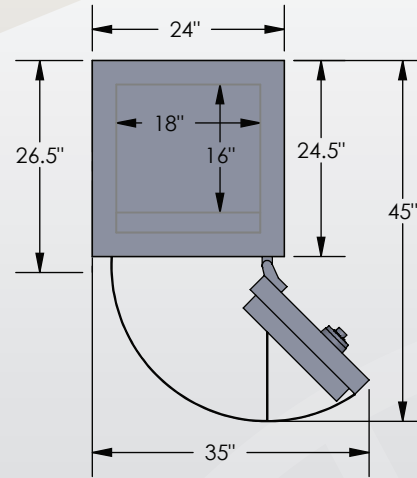

ESTATE

Series

TL-15 COM 6018

Luxury Safe

Inside Dimensions 60"H x 18"W x 16"D
Outside Dimensions 65.5"H x 24"W x 26.5"D
Cubic Foot Capacity - 10
Weight - 1,600 lbs.

BROWN SAFE

Perspective View

Plan View

Side View

** Shown with standard interior configuration

***Please add 1" to all exterior dimensions to allow for installation.

Upgraded Interior Configurations

Interior Configuration 1

Interior Configuration 2