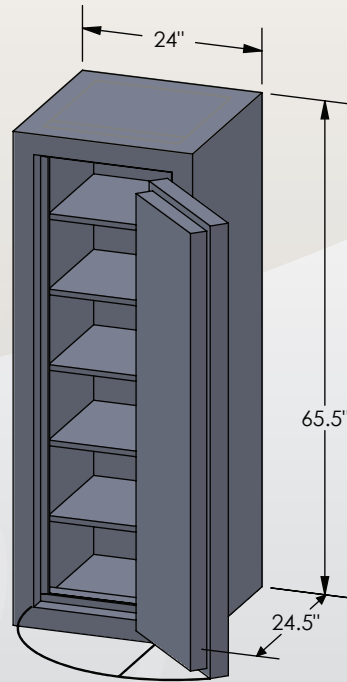

ESTATE

Series

TL-15 COM 6018

Luxury Safe

Inside Dimensions 60"H x 18"W x 16"D
Outside Dimensions 65.5"H x 24"W x 26.5"D
Cubic Foot Capacity - 10
Weight - 1,600 lbs.

BROWN SAFE

Perspective View

Plan View

Side View

** Shown with standard interior configuration

***Please add 1" to all exterior dimensions to allow for installation.

Upgraded Interior Configurations

Interior Configuration 1

Interior Configuration 2

Interior Configuration 3